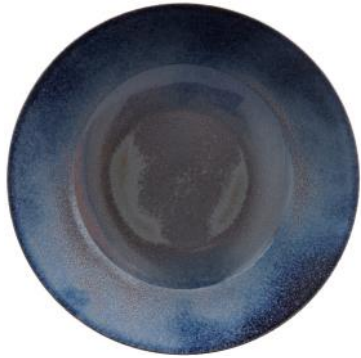

Rebel

ROYAL CROWN DERBY
MADE IN ENGLAND

Rebel sets a new standard in luxury dining by turning it's back on convention and delivering English fine bone china with an industrial-chic twist.

Developed by Alchemists for over 4 years, every piece is dusted by hand with Royal Crown Derby's secretive 'dragon skin powder'. The result is as visually striking as it is original.

25cm Coupe Plate

Rebel

PLATE

- REBDAB62700** 34cm (13.5in)
- REBDAB62712** 30cm (11.75in)
- REBDAB62701** 27cm (10.75in)
- REBDAB62715** 25.5cm (10in)
- REBDAB62702** 21cm (8.25in)
- REBDAB62703** 16.5cm (6.5in)

COUPE BOWL

- REBDAB62609** 30cm (11.75in)
- REBDAB62708** 25.5cm (10in)
- REBDAB62632** 22.5cm (8.75in)
- REBDAB62633** 16.5cm (6.5in)

RIMMED BOWL

- REBDAB62634** 27cm (10.75in)

BOWL

- REBDAB62576** 14.5cm (5.75in)
- REBDAB62668** 13cm (5in)
- REBDAB62676** 11.5cm (4.5in)